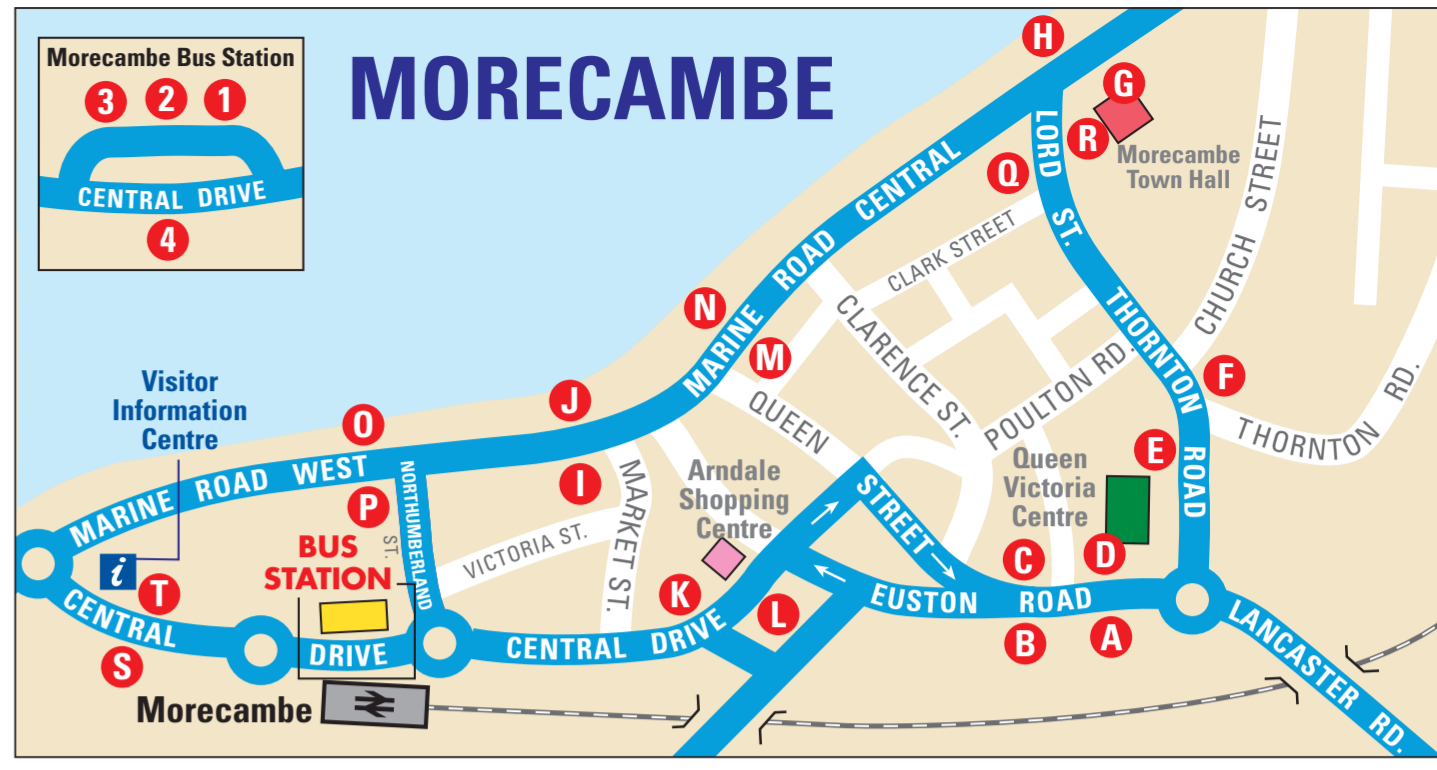

Table listing bus destinations, services, bus station stands, and town centre stops for Morecambe.

Table listing bus destinations, services, bus station stands, and town centre stops for Morecambe.

Table listing bus destinations, services, bus station stands, and town centre stops for Morecambe.

Table listing bus destinations, services, bus station stands, and town centre stops for Carnforth.

Table listing bus destinations, services, bus station stands, and town centre stops for Morecambe.

Table listing bus destinations, services, bus station stands, and town centre stops for Morecambe.

For further information about bus services in the area please call into your local Information Centre.

ACCRINGTON LIBRARY & INFORMATION SERVICE St James Street	LANCASTER Stagecoach Travel Shop	SKELMERSDALE LIBRARY & INFORMATION SERVICE Southway
BURNLEY Bus Station	LEYLAND LIBRARY & INFORMATION SERVICE Lancastergate	For details about bus services in Blackburn please contact BLACKBURN with DARWEN BOROUGH COUNCIL
BURSCOUGH BRIDGE INTERCHANGE Liverpool Road	MORECAMBE Tourist Information Centre, Station Buildings, Marine Road	50-54 Church Street
CARNFORTH CONNECT Carnforth Station	NELSON Bus Station, Broadway	For details about bus services in Blackpool please contact METRO COASTLINES TRAVEL OFFICES
CHORLEY INTERCHANGE Clifford Street	ORMSKIRK Bus Station, 45 Moor St	
CULTHEROE INTERCHANGE Railway View Road	PRESTON Bus Station	
FLEETWOOD LIBRARY & INFORMATION SERVICE North Albert Street	RAWTENSTALL LIBRARY & INFORMATION SERVICE Queens Square, Haslingden Road	Market Street, Blackpool and Rigg Road, Blackpool

to the lancaster and morecambe area

KEY

- Bus served road
- Bus service numbers
- Service operates only in direction indicated
- Certain journeys only
- Routes terminus
- Railway line & station
- Main off road cycle routes
- College/School/University
- Hospital
- Place of Interest
- Public building
- Sports or leisure facility
- Superstore or major shop