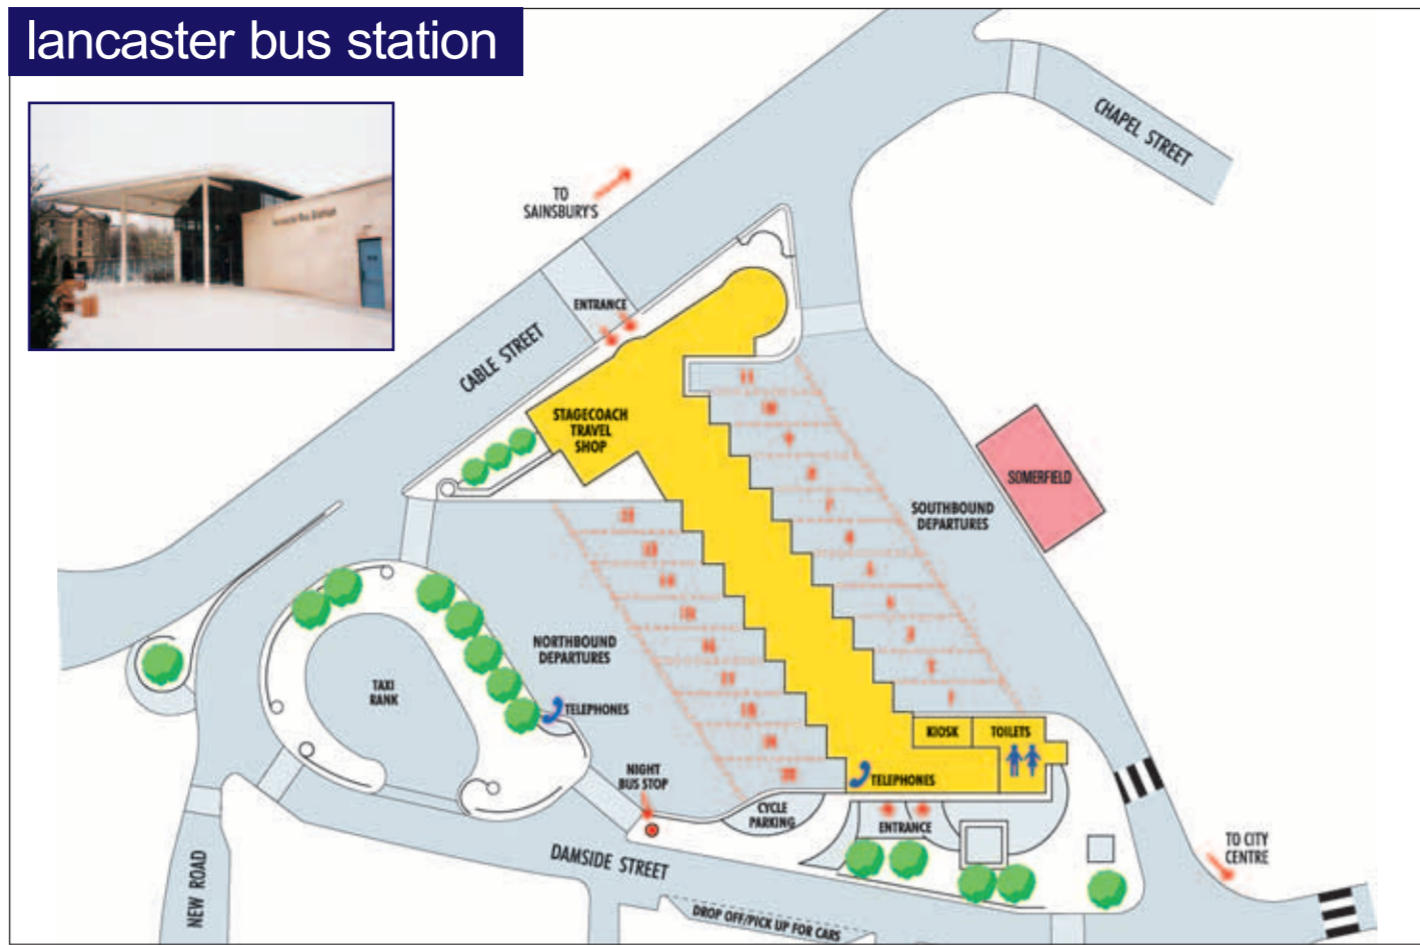

Table listing bus routes, operators, and leaflet numbers. Includes routes like Heysham - Morecambe - Lancaster - Hala - University (STL 131) and Morecambe - Lancaster - University (STL 130).

Table of bus operators including BAS, KIL, SHW, STC, STL, National Express, and Scottish Citylink with their contact details.

Advertisement for Door2Door community transport services, including Dial a Bus/Ride and Community Car Schemes.

Table listing bus destinations, services, bus station stands, and town centre stops for Lancaster.

to the lancaster and morecambe area

KEY

- Bus served road
- Bus service numbers
- Service operates only in direction indicated
- Certain journeys only
- Routes terminus
- Railway line & station
- Main off road cycle routes
- College/School/University
- Hospital
- Place of Interest
- Public building
- Sports or leisure facility
- Superstore or major shop

Service 22A.3.3A.4 are operated by Easy Access Low Floor Buses.

Part of Lancashire Quality Bus Network.