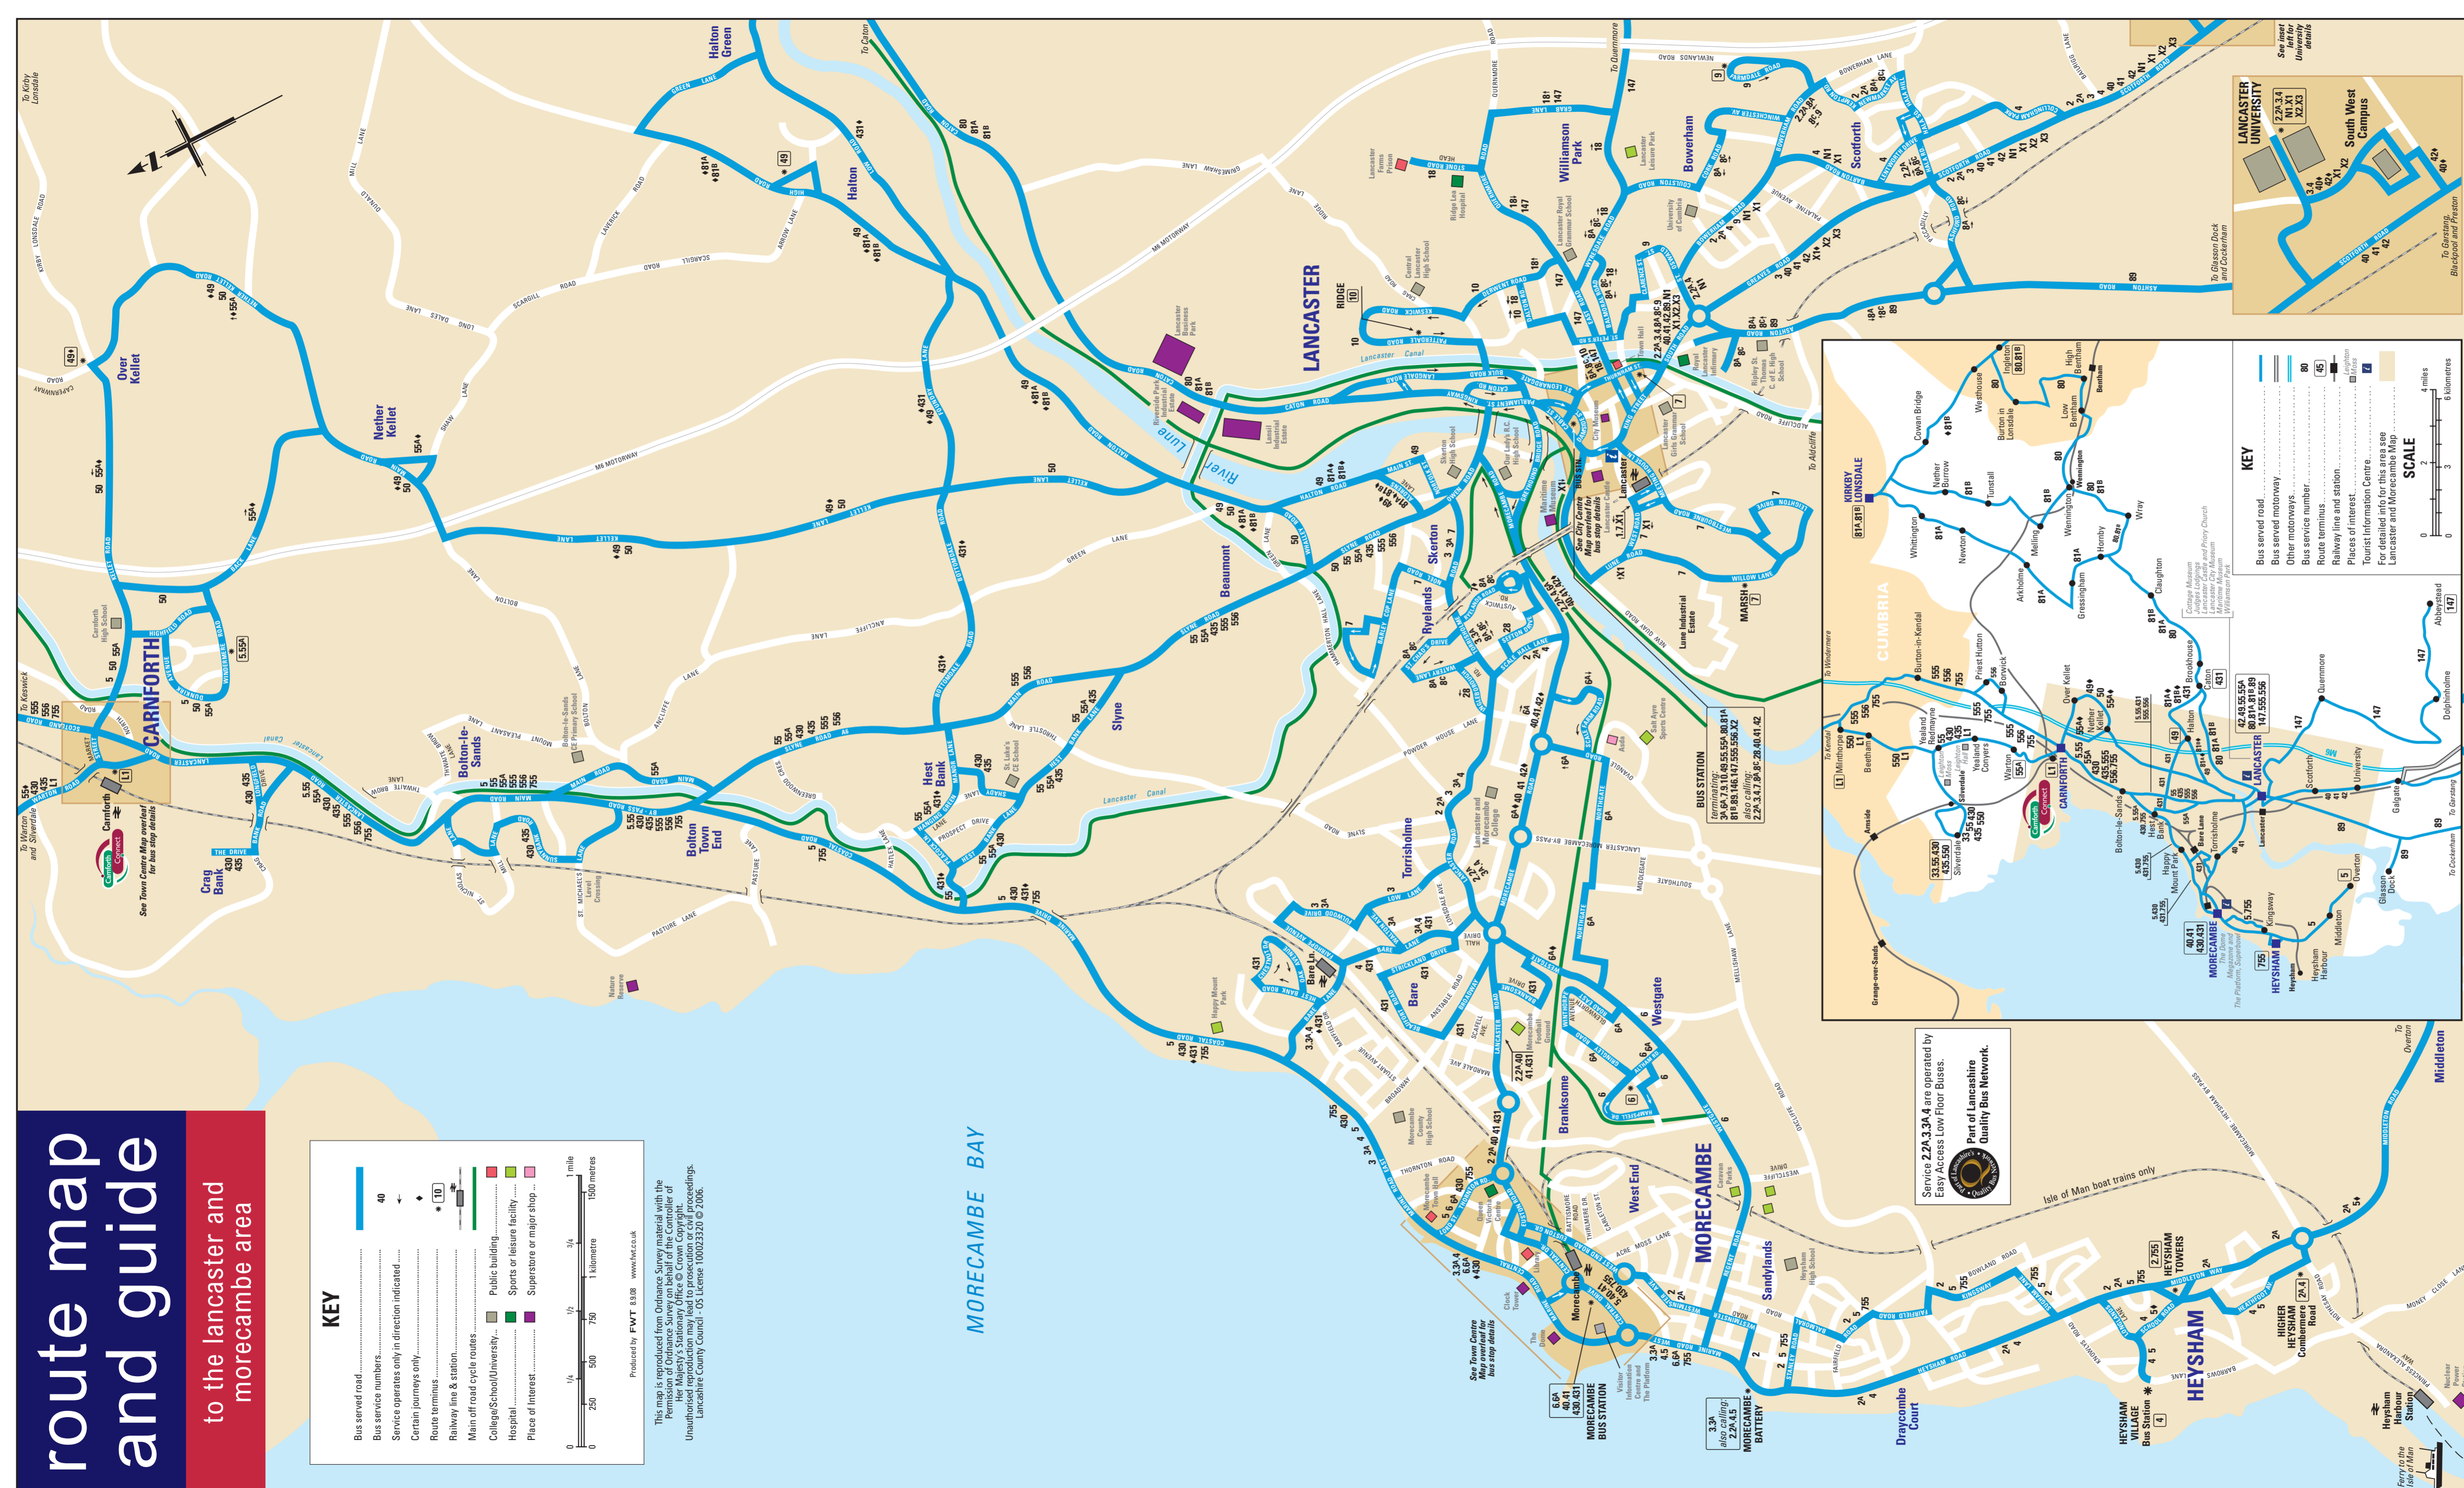

Table listing bus routes, operators, and leaflet numbers. Includes routes like Heysham - Morecambe - Lancaster - Hala - University (STL 131) and Morecambe - Lancaster - University (STL 130).

Table of bus operators including BAS, KIL, SHW, STC, STL, National Express, and Scottish Citylink with their contact details.

Table listing bus destinations, services, bus station stands, and town centre stops for Morecambe.

Table listing bus destinations, services, bus station stands, and town centre stops for Morecambe.

Table listing bus destinations, services, bus station stands, and town centre stops for Morecambe.

Table listing bus destinations, services, bus station stands, and town centre stops for Carnforth.

Table listing bus destinations, services, bus station stands, and town centre stops for Morecambe.

Table listing bus destinations, services, bus station stands, and town centre stops for Morecambe.

to the lancaster and morecambe area

KEY

- Bus served road
- Bus service numbers
- Service operates only in direction indicated
- Certain journeys only
- Routes terminus
- Railway line & station
- Main off road cycle routes
- College/School/University
- Hospital
- Place of Interest
- Public building
- Sports or leisure facility
- Superstore or major shop