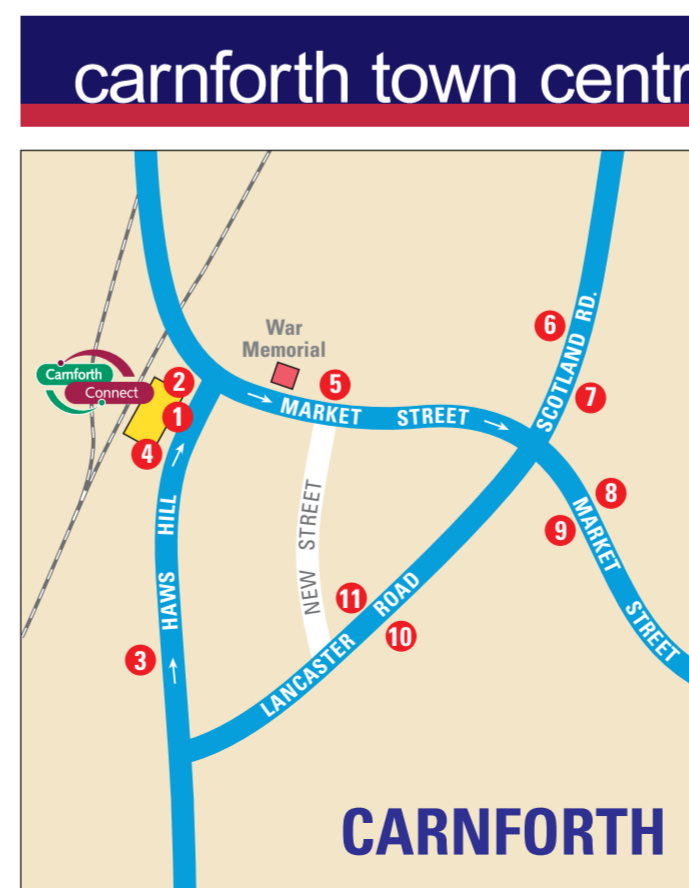

Table listing bus routes, operators, and leaflet numbers. Includes routes like Heysham - Morecambe - Lancaster - Hala - University (STL 131) and Morecambe - Lancaster - University (STL 130).

Table of bus operators including BAS, KIL, SHW, STC, STL, National Express, and Scottish Citylink with their contact details.

Advertisement for Door2Door community transport services, including Dial a Bus/Ride and Community Car Schemes.

Table listing bus destinations, services, bus station stands, and town centre stops for Lancaster.

Table listing bus destinations, services, bus station stands, and town centre stops for Morecambe.

Table listing bus destinations, services, bus station stands, and town centre stops for Morecambe.

Table listing bus destinations, services, bus station stands, and town centre stops for Morecambe.

Table listing bus destinations, services, bus station stands, and town centre stops for Carnforth.

Table listing bus destinations, services, bus station stands, and town centre stops for Morecambe.

Table listing bus destinations, services, bus station stands, and town centre stops for Morecambe.